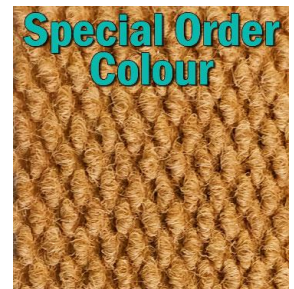

Koala is our high-value indoor/outdoor scraper mat that uses a needlepunched felt construction for its “knobbed” omnidirectional appearance. Polypropylene fibres give Koala sturdy colour-fastness and stain-resistance, and make it suitable for installation both indoors and outdoors.

**Charcoal**

**Dark Brown**

**Medium Brown**

**Light Brown**

**Dark Tan**

**Medium Tan**

**Light Tan**

**Dark Blue**

**Brown White**

**Black White**

**Red**

**Grey**

- Standard width of 1 or 2-metres; **made-to-order custom lengths and widths!**
- **Charcoal colour in stock and ready to ship!**
- Total overall weight of 64 oz per sq yd (0.45 lbs per sq ft)
- Overall thickness of 10mm (excluding edging)
- Inherently mold and mildew resistant due to non-absorbent polypropylene construction
- Economical gel foam backing
- Finished with our heavy duty extruded vinyl ramped edging in Heavy Edge or Cart Edge