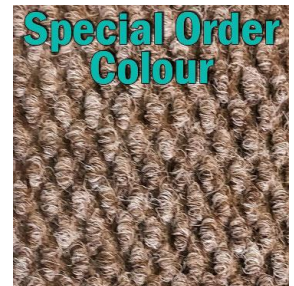

Koala is our high-value indoor/outdoor scraper mat that uses a needlepunched felt construction for its “knobbed” omnidirectional appearance. Polypropylene fibres give Koala sturdy colour-fastness and stain-resistance, and make it suitable for installation both indoors and outdoors.

**Charcoal**

**Dark Brown**

**Medium Brown**

**Light Brown**

**Dark Tan**

**Medium Tan**

**Light Tan**

**Dark Blue**

**Brown White**

**Black White**

**Red**

**Grey**

- Standard width of 1 or 2-metres; **made-to-order custom lengths and widths!**
- **Charcoal colour in stock and ready to ship!**
- Total overall weight of 64 oz per sq yd (0.45 lbs per sq ft)
- Overall thickness of 10mm (excluding edging)
- Inherently mold and mildew resistant due to non-absorbent polypropylene construction
- Economical gel foam backing
- Finished with our heavy duty extruded vinyl ramped edging in Heavy Edge or Cart Edge