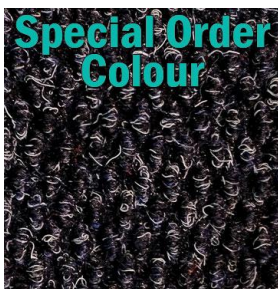

Koala is our high-value indoor/outdoor scraper mat that uses a needlepunched felt construction for its “knobbed” omnidirectional appearance. Polypropylene fibres give Koala sturdy colour-fastness and stain-resistance, and make it suitable for installation both indoors and outdoors.

**Charcoal**

**Dark Brown**

**Medium Brown**

**Light Brown**

**Dark Tan**

**Medium Tan**

**Light Tan**

**Dark Blue**

**Brown White**

**Black White**

**Red**

**Grey**

- Standard width of 1 or 2-metres; **made-to-order custom lengths and widths!**
- **Charcoal colour in stock and ready to ship!**
- Total overall weight of 64 oz per sq yd (0.45 lbs per sq ft)
- Overall thickness of 10mm (excluding edging)
- Inherently mold and mildew resistant due to non-absorbent polypropylene construction
- Economical gel foam backing
- Finished with our heavy duty extruded vinyl ramped edging in Heavy Edge or Cart Edge