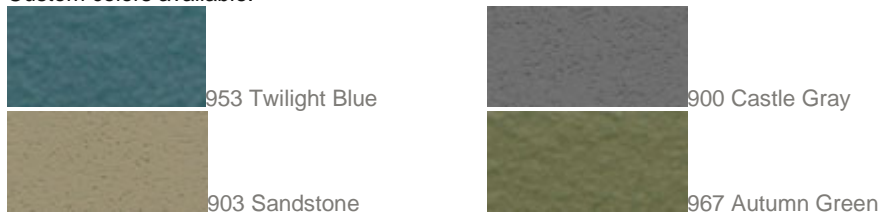

Pedisystems Standard Insert Colors

Carpet Tread Inserts

MonoTuft HD™

Our unique fiber combination including monofilament fibers offers the most aggressive interior carpet insert available. Offered in 22 colors.

Exterior Brush Tread

Rugged polypropylene fibers handle exterior elements. Available in four colors* as denoted.

*Available in Exterior Brush Tread

†Man made cocoa fibers for interior or exterior applications.

Poured Abrasive Inserts

Custom colors available.

943 Loam

905 Wrought Iron

Abrasive Tape Insert

8401 Black

8403 Brown

8407 Indigo

8402 Brick Red

8404 Gray

8406 Safety Yellow

Vinyl Tread Insert

8501 Black

8503 Terra Cotta

8505 Medium Gray

8502 Brown