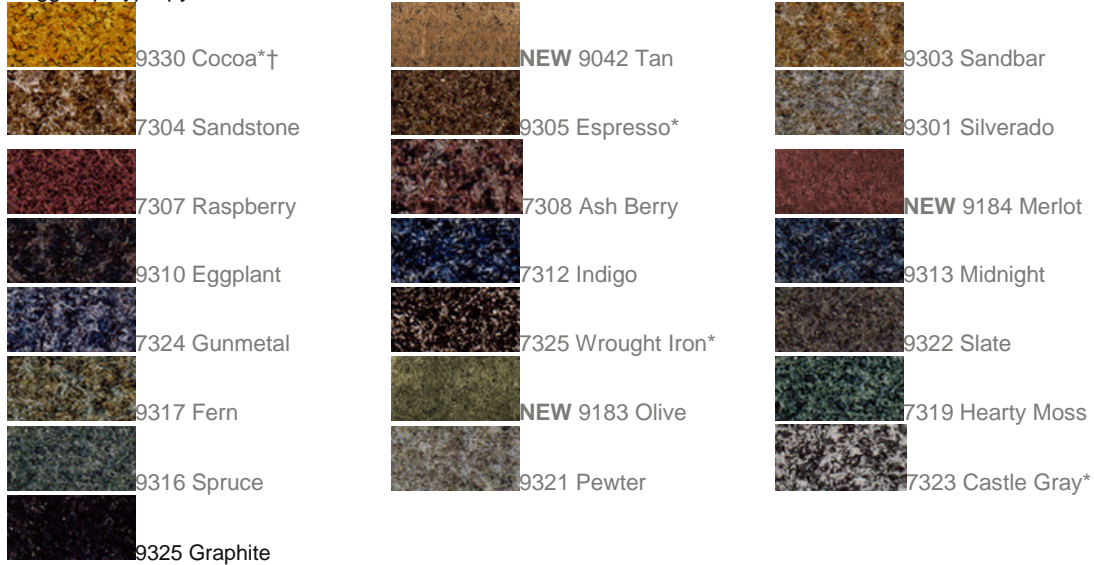

Pedisystems Standard Insert Colors

Carpet Tread Inserts

MonoTuft HD™

Our unique fiber combination including monofilament fibers offers the most aggressive interior carpet insert available. Offered in 22 colors.

Exterior Brush Tread

Rugged polypropylene fibers handle exterior elements. Available in four colors* as denoted.

*Available in Exterior Brush Tread

†Man made cocoa fibers for interior or exterior applications.

Poured Abrasive Inserts

Custom colors available.

943 Loam

905 Wrought Iron

Abrasive Tape Insert

8401 Black

8403 Brown

8407 Indigo

8402 Brick Red

8404 Gray

8406 Safety Yellow

Vinyl Tread Insert

8501 Black

8503 Terra Cotta

8505 Medium Gray

8502 Brown