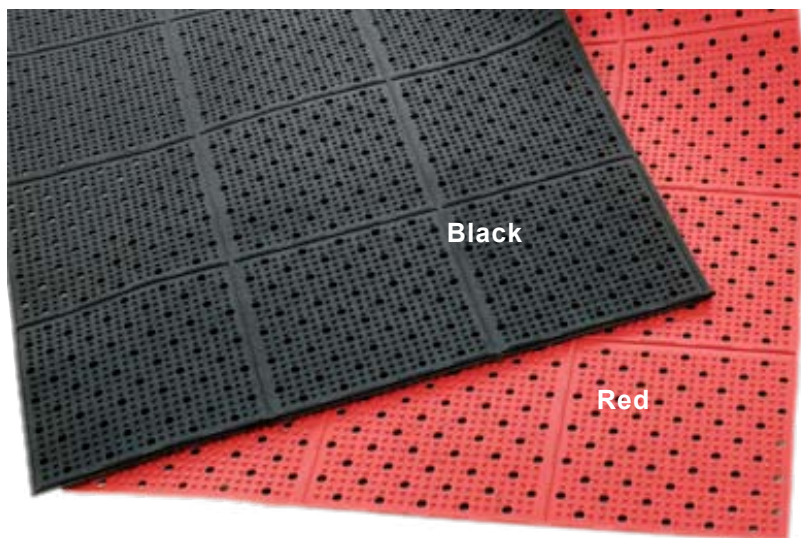

792 INDUSTRIAL RUBBER ROLL • GOOD

SAFETY / ANTIFATIGUE

An anti-fatigue mat that combines comfort and easy maintenance.

792	
Thickness	1/2"
Edging: Standard	None
Edging: Options	None available
Seaming	No

- Has built-in, raised, underside knobs to allow for excellent drainage.
- A built-in tread helps reduce slippage.
- Available in both grease-proof nitrile (red) and standard rubber (black).

Applications: Medium duty: Work Stations, Assembly Lines, Food Processing, Industrial, Safety Walkways.

Sizes #792	3' x 36" Black (Grease Resistant)	3' x 36" Red (Grease Proof)	Custom Length 3' Black	Custom Length 3' Red'
Weight (lbs)	108	108	3.0/lin ft	3.0/lin ft

Produce seamless custom lengths with this reversible slip resistant anti-fatigue solution!