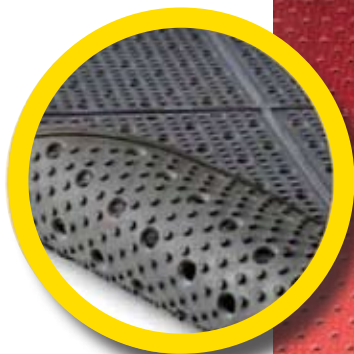

792 INDUSTRIAL RUBBER ROLL • GOOD

SAFETY / ANTIFATIGUE

An anti-fatigue mat that combines comfort and easy maintenance.

792	
Thickness	1/2"
Edging: Standard	None
Edging: Options	None available
Seaming	No

- Has built-in, raised, underside knobs to allow for excellent drainage.
- A built-in tread helps reduce slippage.
- Available in both grease-proof nitrile (red) and standard rubber (black).

Applications: Medium duty: Work Stations, Assembly Lines, Food Processing, Industrial, Safety Walkways.

Sizes #792	3' x 36" Black (Grease Resistant)	3' x 36" Red (Grease Proof)	Custom Length 3' Black	Custom Length 3' Red'
Weight (lbs)	108	108	3.0/lin ft	3.0/lin ft

Produce seamless custom lengths with this reversible slip resistant anti-fatigue solution!