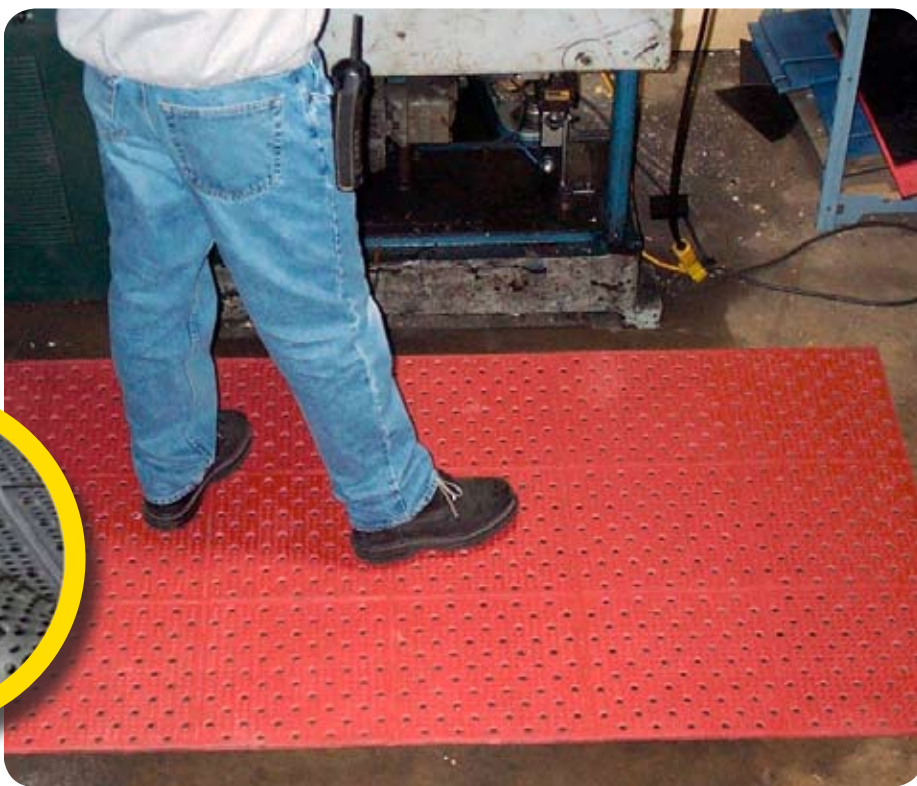

792 INDUSTRIAL RUBBER ROLL • GOOD

SAFETY / ANTIFATIGUE

An anti-fatigue mat that combines comfort and easy maintenance.

792	
Thickness	1/2"
Edging: Standard	None
Edging: Options	None available
Seaming	No

- Has built-in, raised, underside knobs to allow for excellent drainage.
- A built-in tread helps reduce slippage.
- Available in both grease-proof nitrile (red) and standard rubber (black).

Applications: Medium duty: Work Stations, Assembly Lines, Food Processing, Industrial, Safety Walkways.

Sizes #792	3' x 36" Black (Grease Resistant)	3' x 36" Red (Grease Proof)	Custom Length 3' Black	Custom Length 3' Red'
Weight (lbs)	108	108	3.0/lin ft	3.0/lin ft

Produce seamless custom lengths with this reversible slip resistant anti-fatigue solution!