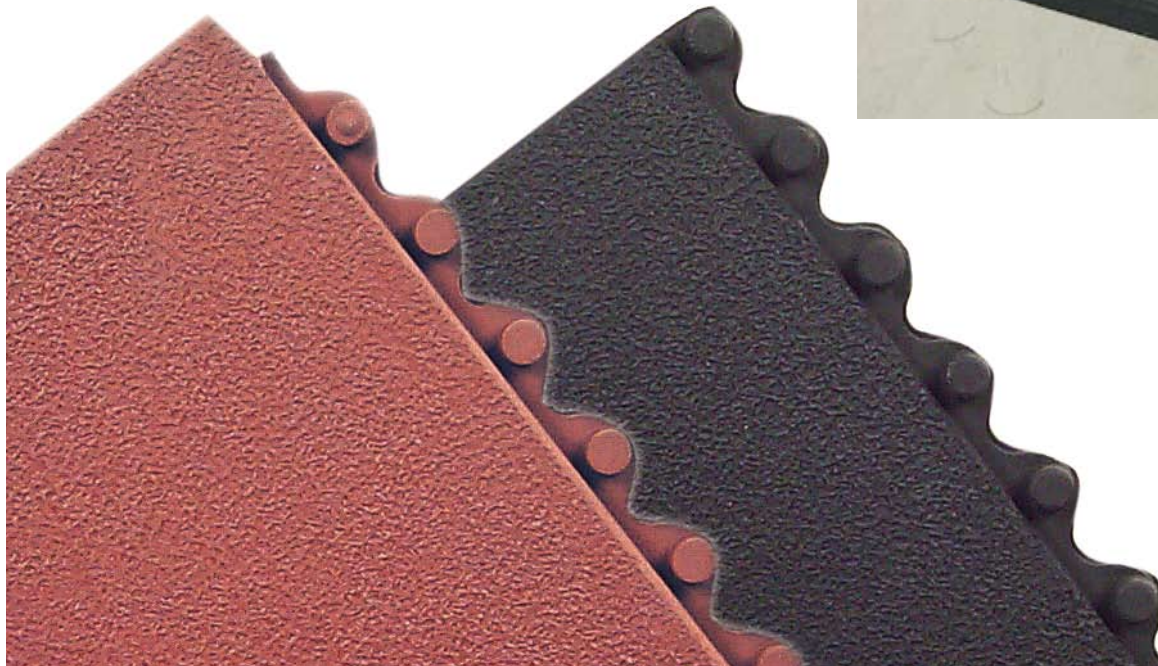

556 CUSHION-EASE® SOLID • BEST

Connects perfectly with 550 to combine both flow-through and solid-top in one mat.

556	
Thickness	3/4"
Edging: Standard	None
Edging: Options	551 MD Ramps
Seaming	Can be glued together

- A sister product to the #550 Cushion-Ease, this version also features a resilient rubber compound and unique support design to provide exceptional fatigue relief. Can be locked together on-site with #550.
- Optional nitrile rubber borders available for trip-resistant platform.
- Black mat is grease-resistant and carries a 1-year warranty.
- Red mat is grease-proof and carries a 3-year warranty.

Uses MD Ramps

Sizes #556	3' x 3' Black	3' x 3' Red
Weight (lbs)	24	24

Assemble yourself on-site or custom shapes available pre-assembled and glued in the factory. Call for a quote.

SAFETY / ANTIFATIGUE