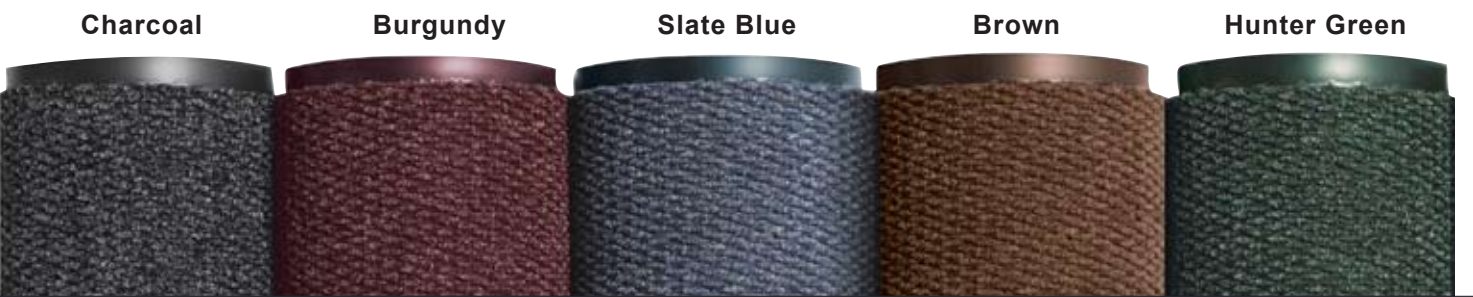

Size #136	3'x5'	4'x6'	3'x10'	4'x8'	6'x10'	3'x60'	4'x60'	6'x60'	Custom Lengths
Weight (lbs)	12	19	24	26	48	144	192	288	0.8/sq ft